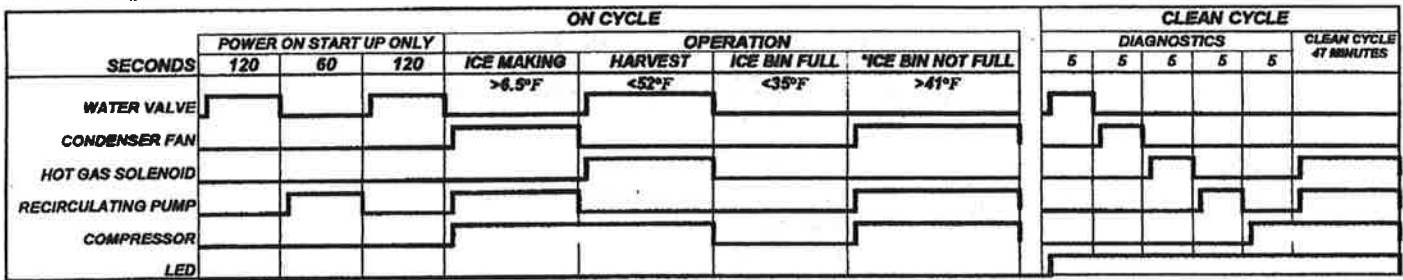

Run Sequence Chart for old Control Board 2185947

Run Sequence Chart for old Control Board 6100499

Run Sequence Chart for new Control Board 2304016

IMPORTANT: If you are replacing either 2185947 or 6100499 Control Board this sheet must be retained on the product with the original Tech Sheet for future reference if service is needed again.