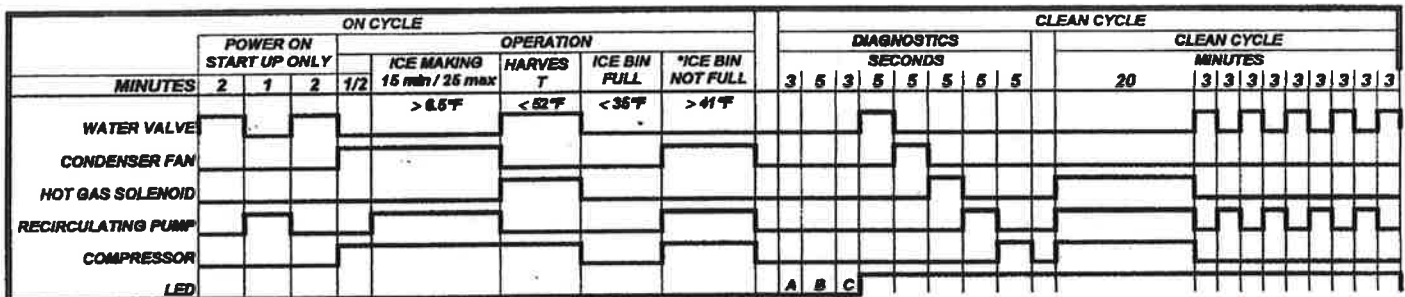

Run Sequence Chart for old Control Board 2185947

Run Sequence Chart for old Control Board 6100499

Run Sequence Chart for new Control Board 2304016

IMPORTANT: If you are replacing either 2185947 or 6100499 Control Board this sheet must be retained on the product with the original Tech Sheet for future reference if service is needed again.