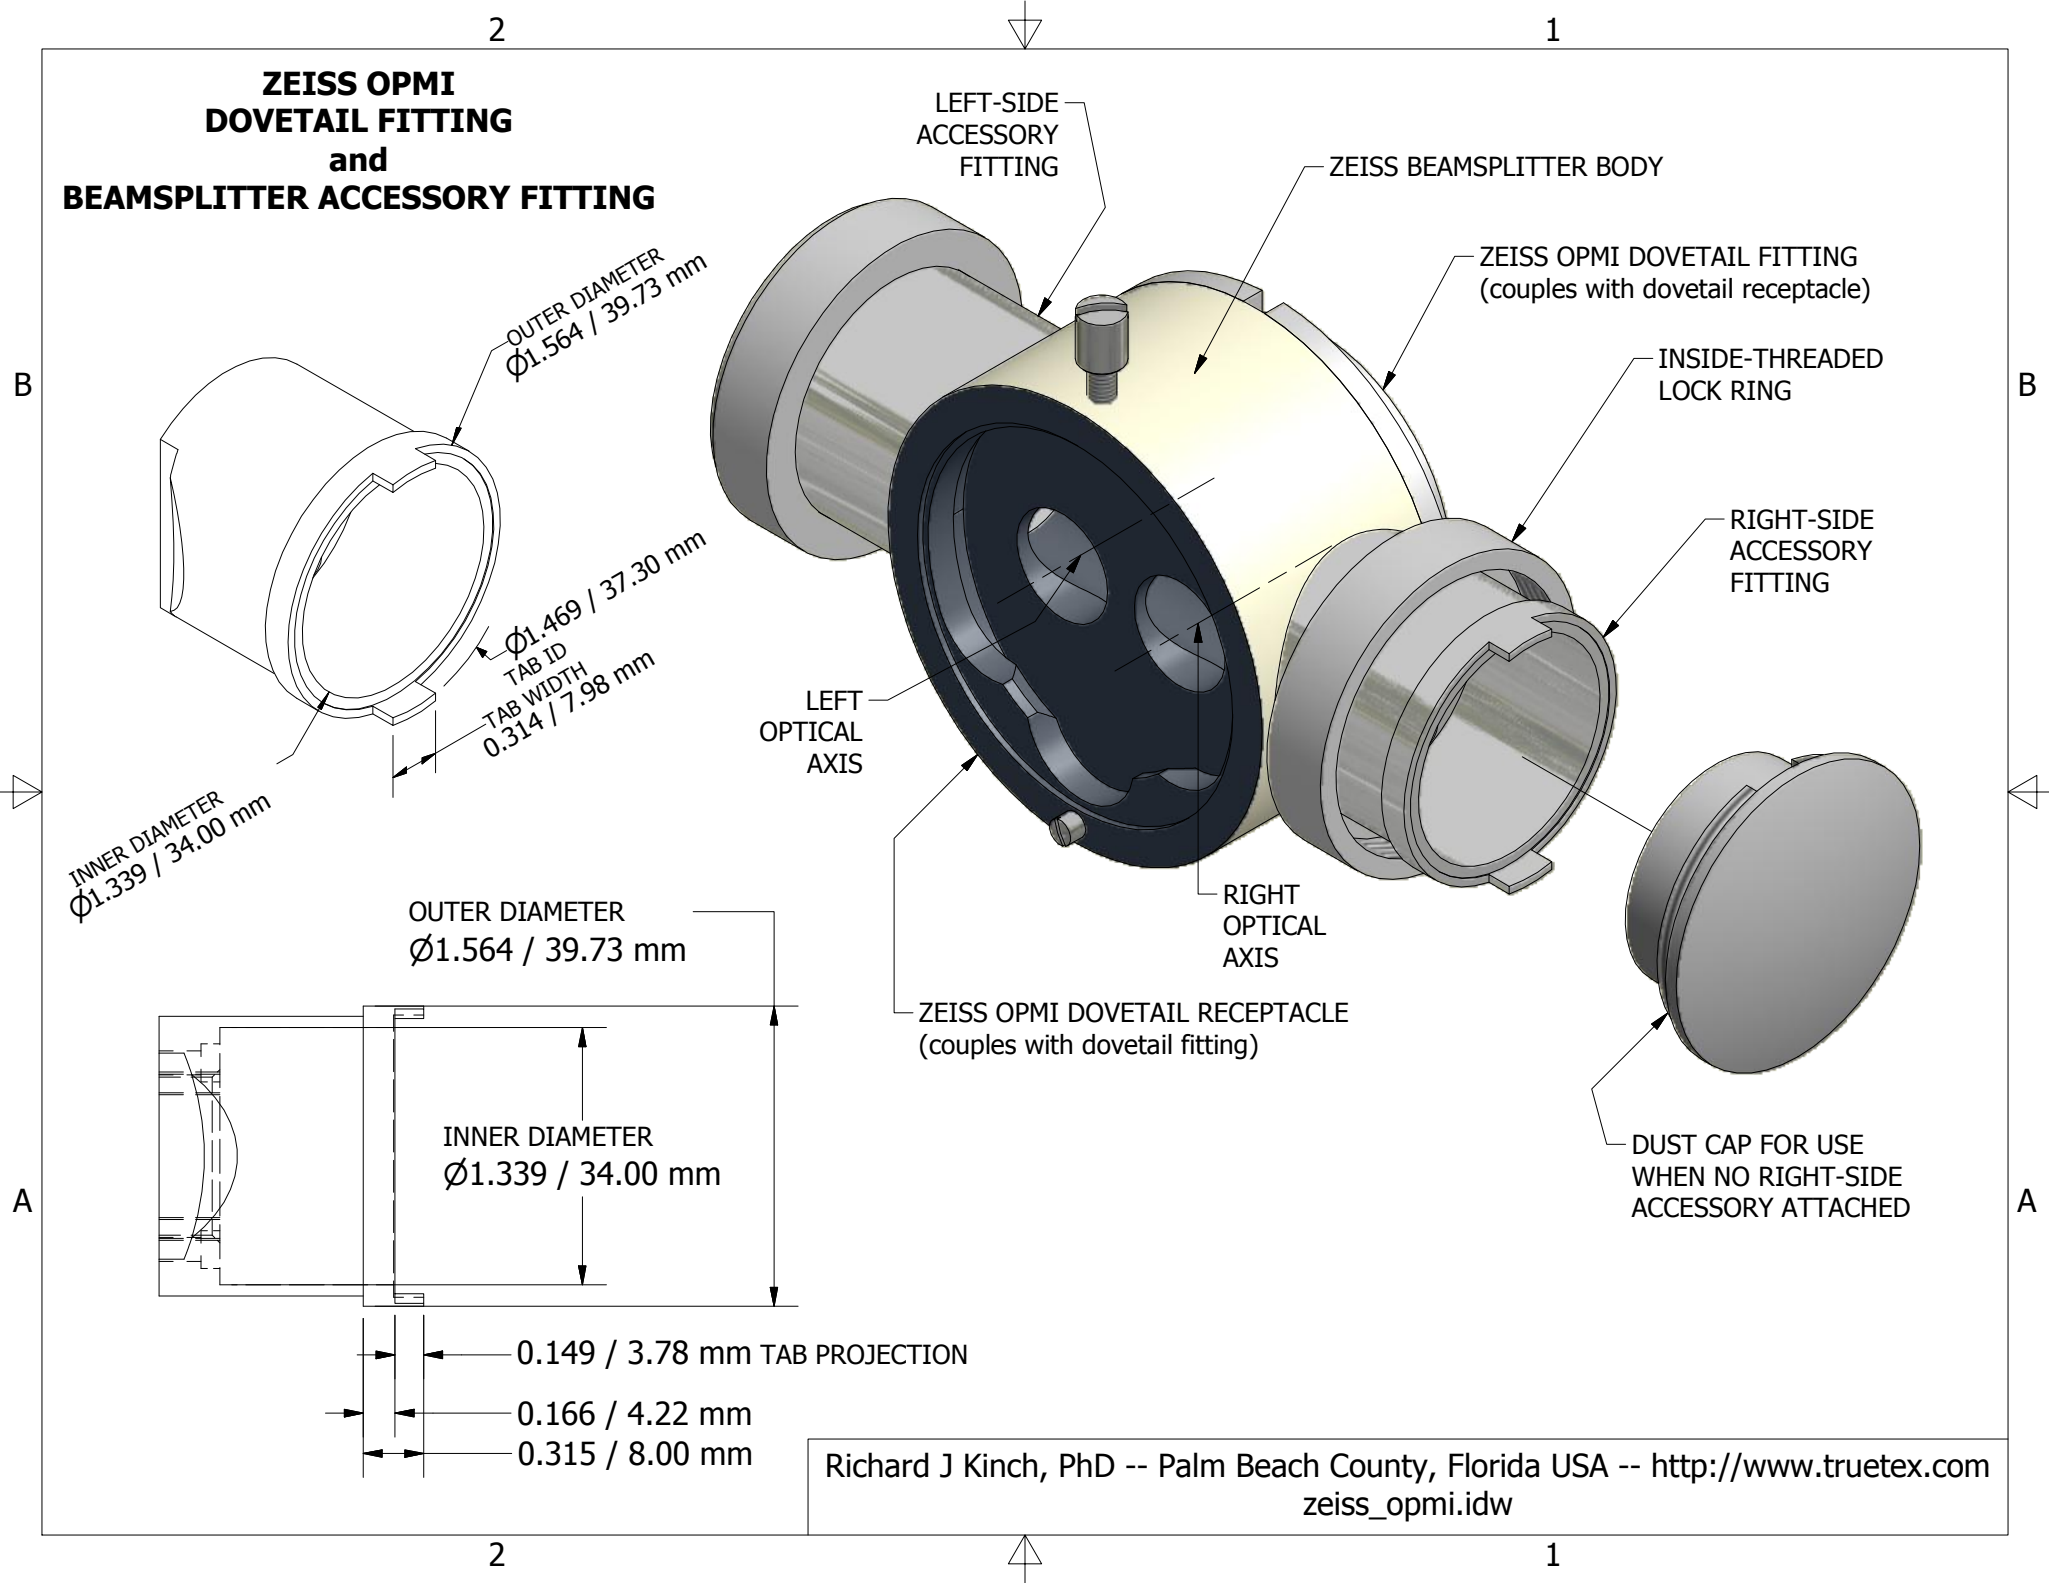

**ZEISS OPMI  
DOVETAIL FITTING  
and  
BEAMSPLITTER ACCESSORY FITTING**

OUTER DIAMETER  
Ø1.564 / 39.73 mm

INNER DIAMETER  
Ø1.339 / 34.00 mm

TAB ID  
Ø1.469 / 37.30 mm

TAB WIDTH  
0.314 / 7.98 mm

OUTER DIAMETER  
Ø1.564 / 39.73 mm

INNER DIAMETER  
Ø1.339 / 34.00 mm

0.149 / 3.78 mm TAB PROJECTION

0.166 / 4.22 mm

0.315 / 8.00 mm

LEFT-SIDE  
ACCESSORY  
FITTING

ZEISS BEAMSPLITTER BODY

ZEISS OPMI DOVETAIL FITTING  
(couples with dovetail receptacle)

INSIDE-THREADED  
LOCK RING

RIGHT-SIDE  
ACCESSORY  
FITTING

LEFT  
OPTICAL  
AXIS

RIGHT  
OPTICAL  
AXIS

ZEISS OPMI DOVETAIL RECEPTACLE  
(couples with dovetail fitting)

DUST CAP FOR USE  
WHEN NO RIGHT-SIDE  
ACCESSORY ATTACHED