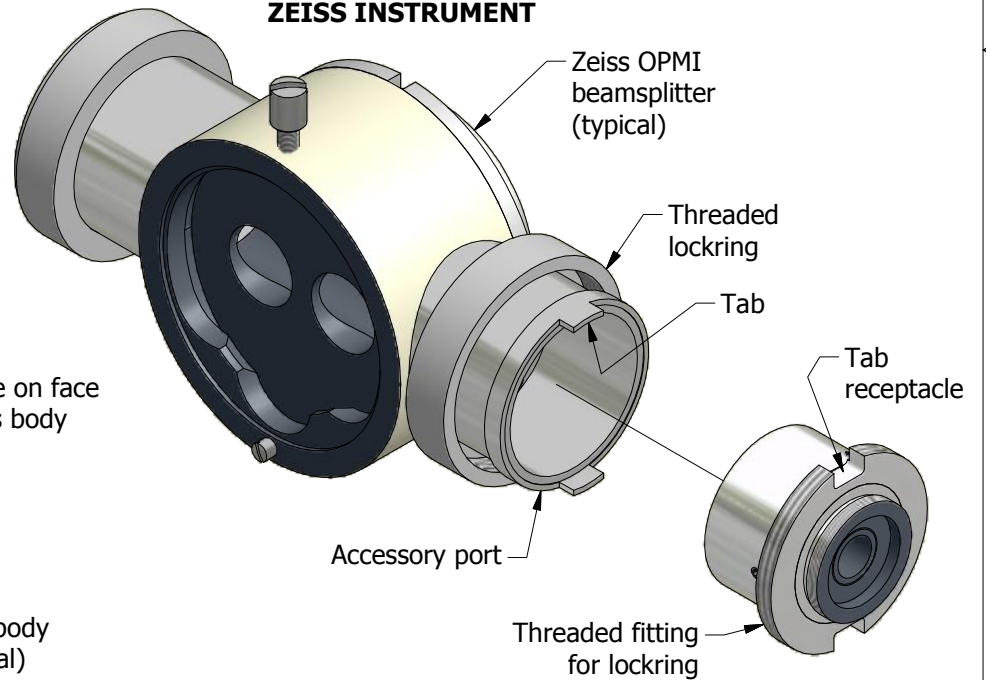

2

1

C-mount Camera Adapter for Zeiss OPMI surgical microscopes

ADAPTER ASSEMBLY

ADAPTER IN TYPICAL ZEISS OPMI BEAMSPLITTER

ADAPTER COMPONENTS AND ADJUSTMENT FEATURES

ADAPTER ATTACHMENT TO ZEISS INSTRUMENT

Richard J Kinch, PhD -- Palm Beach County, Florida USA -- <http://www.truetex.com>
zeiss_opmi.idw