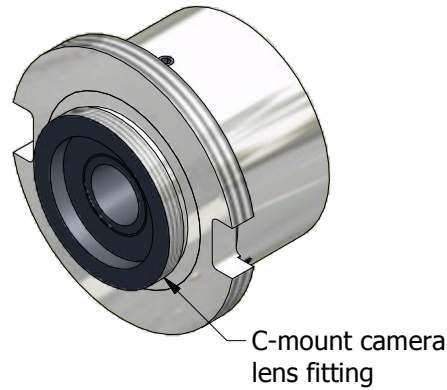

2

1

C-mount Camera Adapter for Zeiss OPMI surgical microscopes

ADAPTER ASSEMBLY

ADAPTER IN TYPICAL ZEISS OPMI BEAMSPLITTER

ADAPTER COMPONENTS AND ADJUSTMENT FEATURES

ADAPTER ATTACHMENT TO ZEISS INSTRUMENT

Richard J Kinch, PhD -- Palm Beach County, Florida USA -- <http://www.truetex.com>
zeiss_opmi.idw