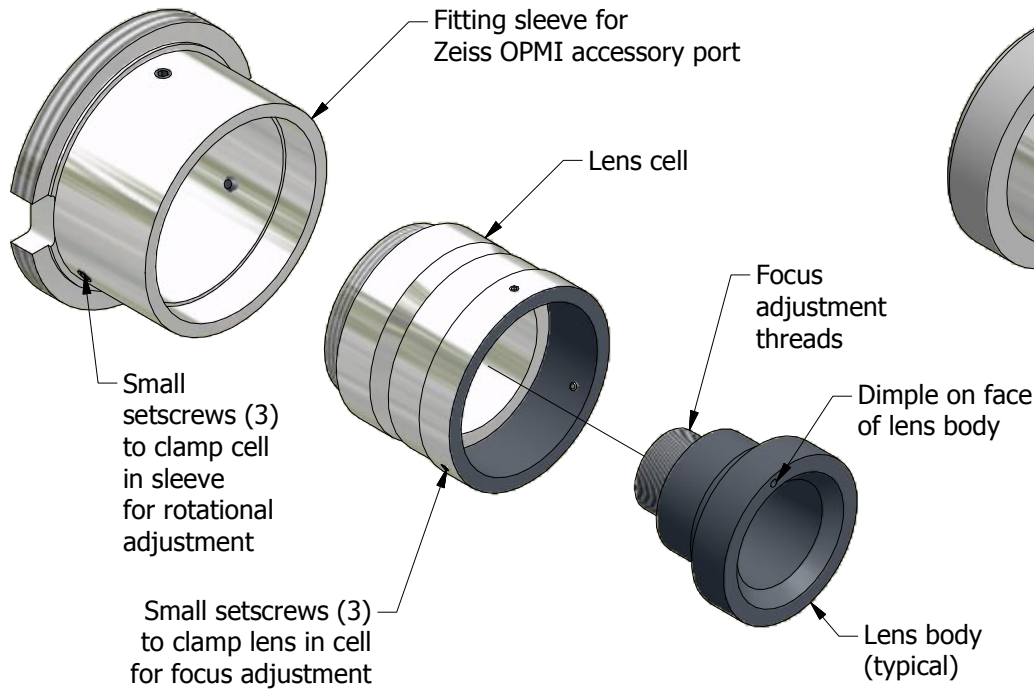

2

1

C-mount Camera Adapter for Zeiss OPMI surgical microscopes

ADAPTER ASSEMBLY

ADAPTER IN TYPICAL ZEISS OPMI BEAMSPLITTER

ADAPTER COMPONENTS AND ADJUSTMENT FEATURES

ADAPTER ATTACHMENT TO ZEISS INSTRUMENT

Richard J Kinch, PhD -- Palm Beach County, Florida USA -- <http://www.truetex.com>
zeiss_opmi.idw