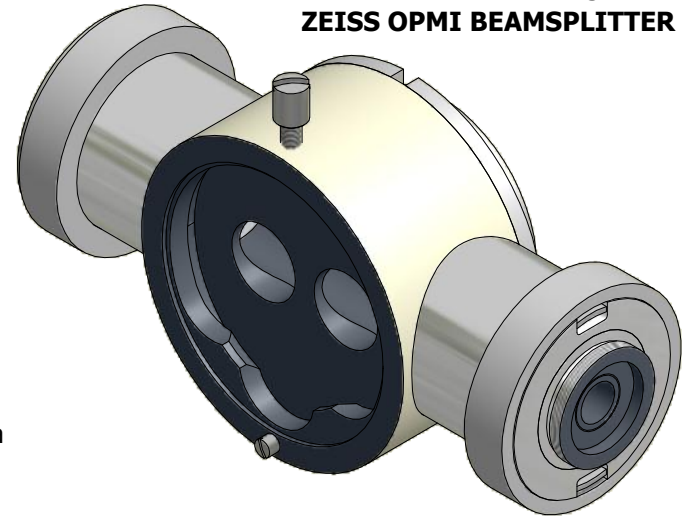

2

1

C-mount Camera Adapter for Zeiss OPMI surgical microscopes

ADAPTER ASSEMBLY

ADAPTER IN TYPICAL ZEISS OPMI BEAMSPLITTER

ADAPTER COMPONENTS AND ADJUSTMENT FEATURES

ADAPTER ATTACHMENT TO ZEISS INSTRUMENT

Richard J Kinch, PhD -- Palm Beach County, Florida USA -- <http://www.truetex.com>
zeiss_opmi.idw