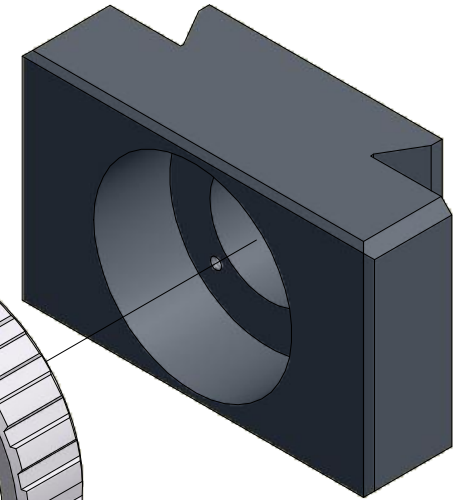

2

1

Leica dovetail to Zeiss OPMI operating microscope accessory port adapter

B

Zeiss OPMI accessory port

B

Leica attachment dovetail fitting

A