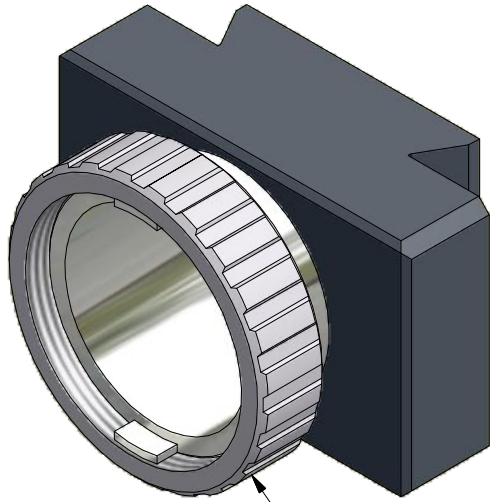

2

1

Leica dovetail to Zeiss OPMI operating microscope accessory port adapter

B

Zeiss OPMI accessory port

B

Leica attachment dovetail fitting

A